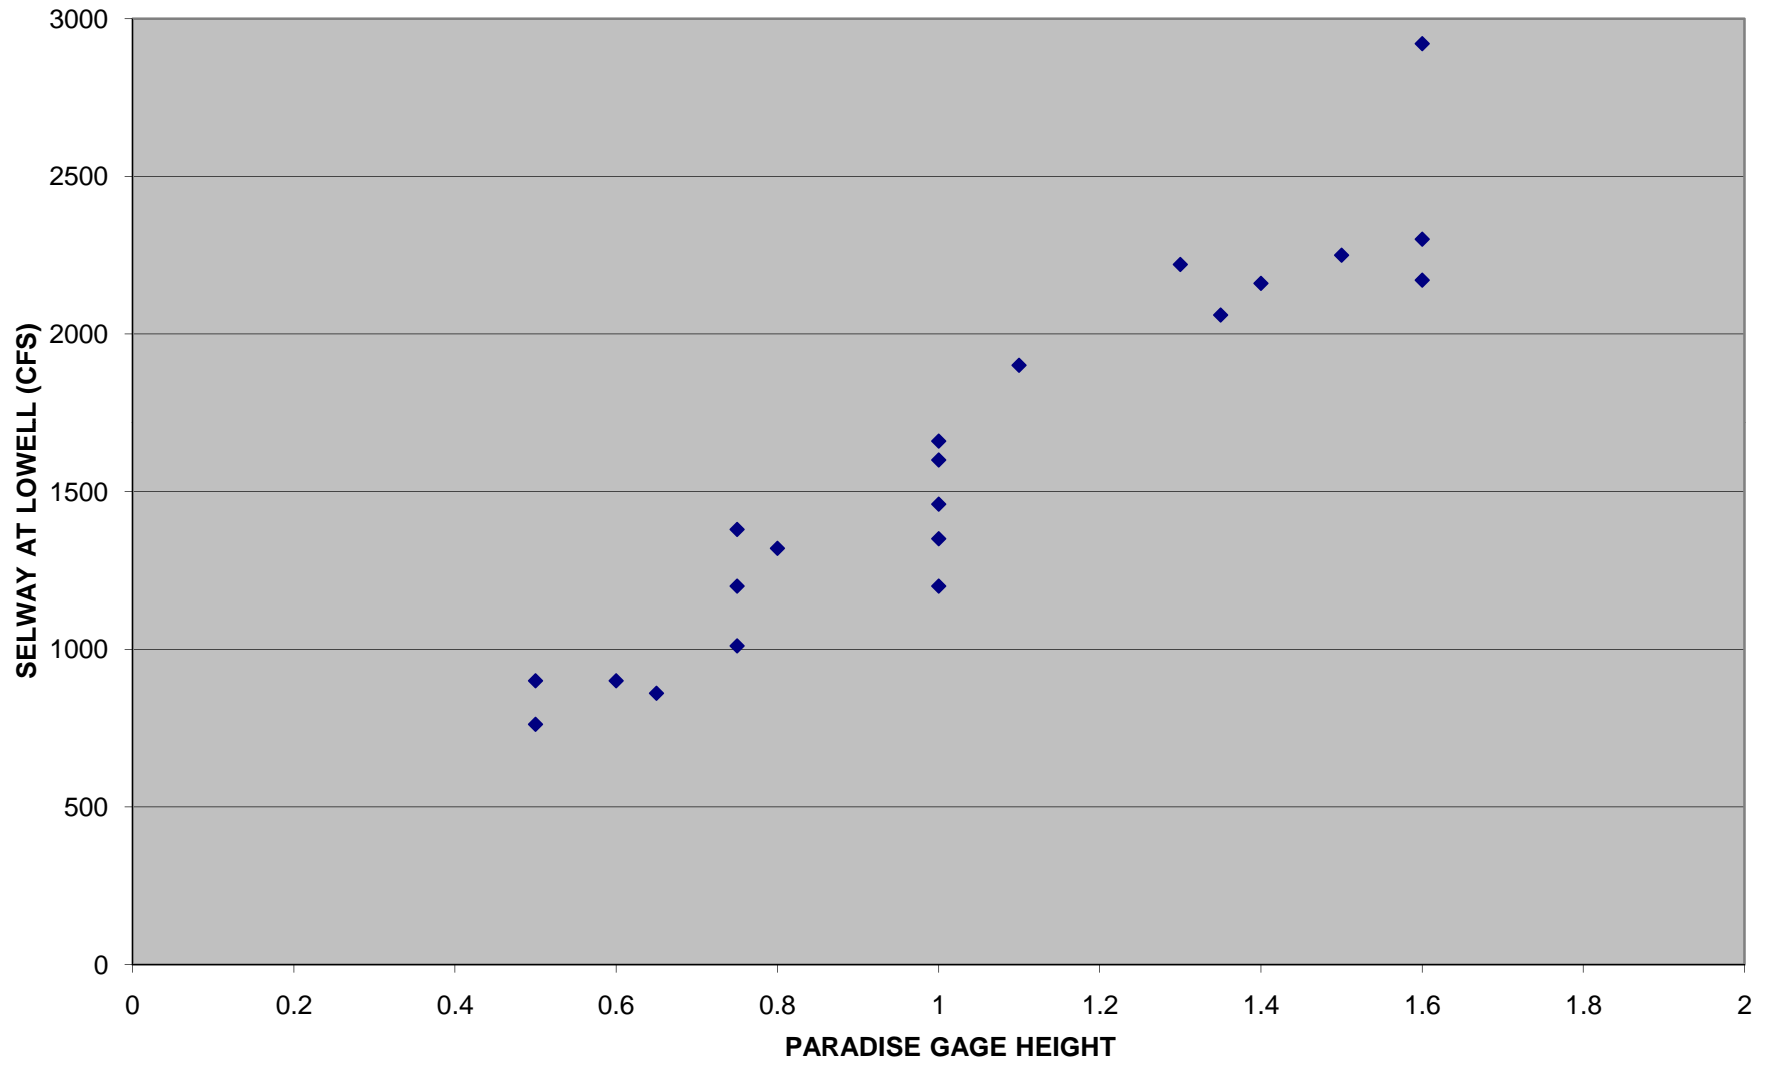

SELWAY AT LOWELL VS. PARADISE GAGE HEIGHT

SELWAY AT LOWELL VS. PARADISE GAGE HEIGHT

| paradise | seli |
|----------|-------|
| 0.5 | 762 |
| 0.5 | 900 |
| 0.6 | 900 |
| 0.65 | 860 |
| 0.75 | 1010 |
| 0.75 | 1200 |
| 0.75 | 1380 |
| 0.8 | 1320 |
| 1 | 1660 |
| 1 | 1460 |
| 1 | 1200 |
| 1 | 1350 |
| 1 | 1600 |
| 1.1 | 1900 |
| 1.3 | 2220 |
| 1.35 | 2060 |
| 1.4 | 2160 |
| 1.4 | |
| 1.5 | 2250 |
| 1.6 | 2920 |
| 1.6 | 2170 |
| 1.6 | 2300 |
| 1.95 | 5320 |
| 2 | 4240 |
| 2 | 4750 |
| 2 | 4730 |
| 2.1 | 5170 |
| 2.1 | 4960 |
| 2.3 | 6030 |
| 2.3 | 6990 |
| 2.5 | 6420 |
| 2.7 | 7470 |
| 2.85 | 8900 |
| 2.95 | 8190 |
| 2.95 | 8880 |
| 3 | 7800 |
| 3 | 6080 |
| 3.2 | 9360 |
| 3.5 | 10800 |
| 3.9 | 9360 |
| 4.2 | 13300 |
| 4.2 | 12700 |
| 4.3 | 13200 |
| 4.5 | 16800 |
| 5 | 15500 |
| 5.5 | 20400 |
| 5.95 | 18100 |
| 6.25 | 20600 |
| 6.3 | 16900 |
| 6.5 | 20500 |
| 6.5 | 20700 |

| | |
|------|-------|
| 7.2 | 23300 |
| 7.38 | 25700 |
| 8 | 26400 |
| 8.45 | 23600 |
| 8.8 | 27300 |
| 8.9 | 27900 |
| 9 | 30900 |
| 10 | 37800 |