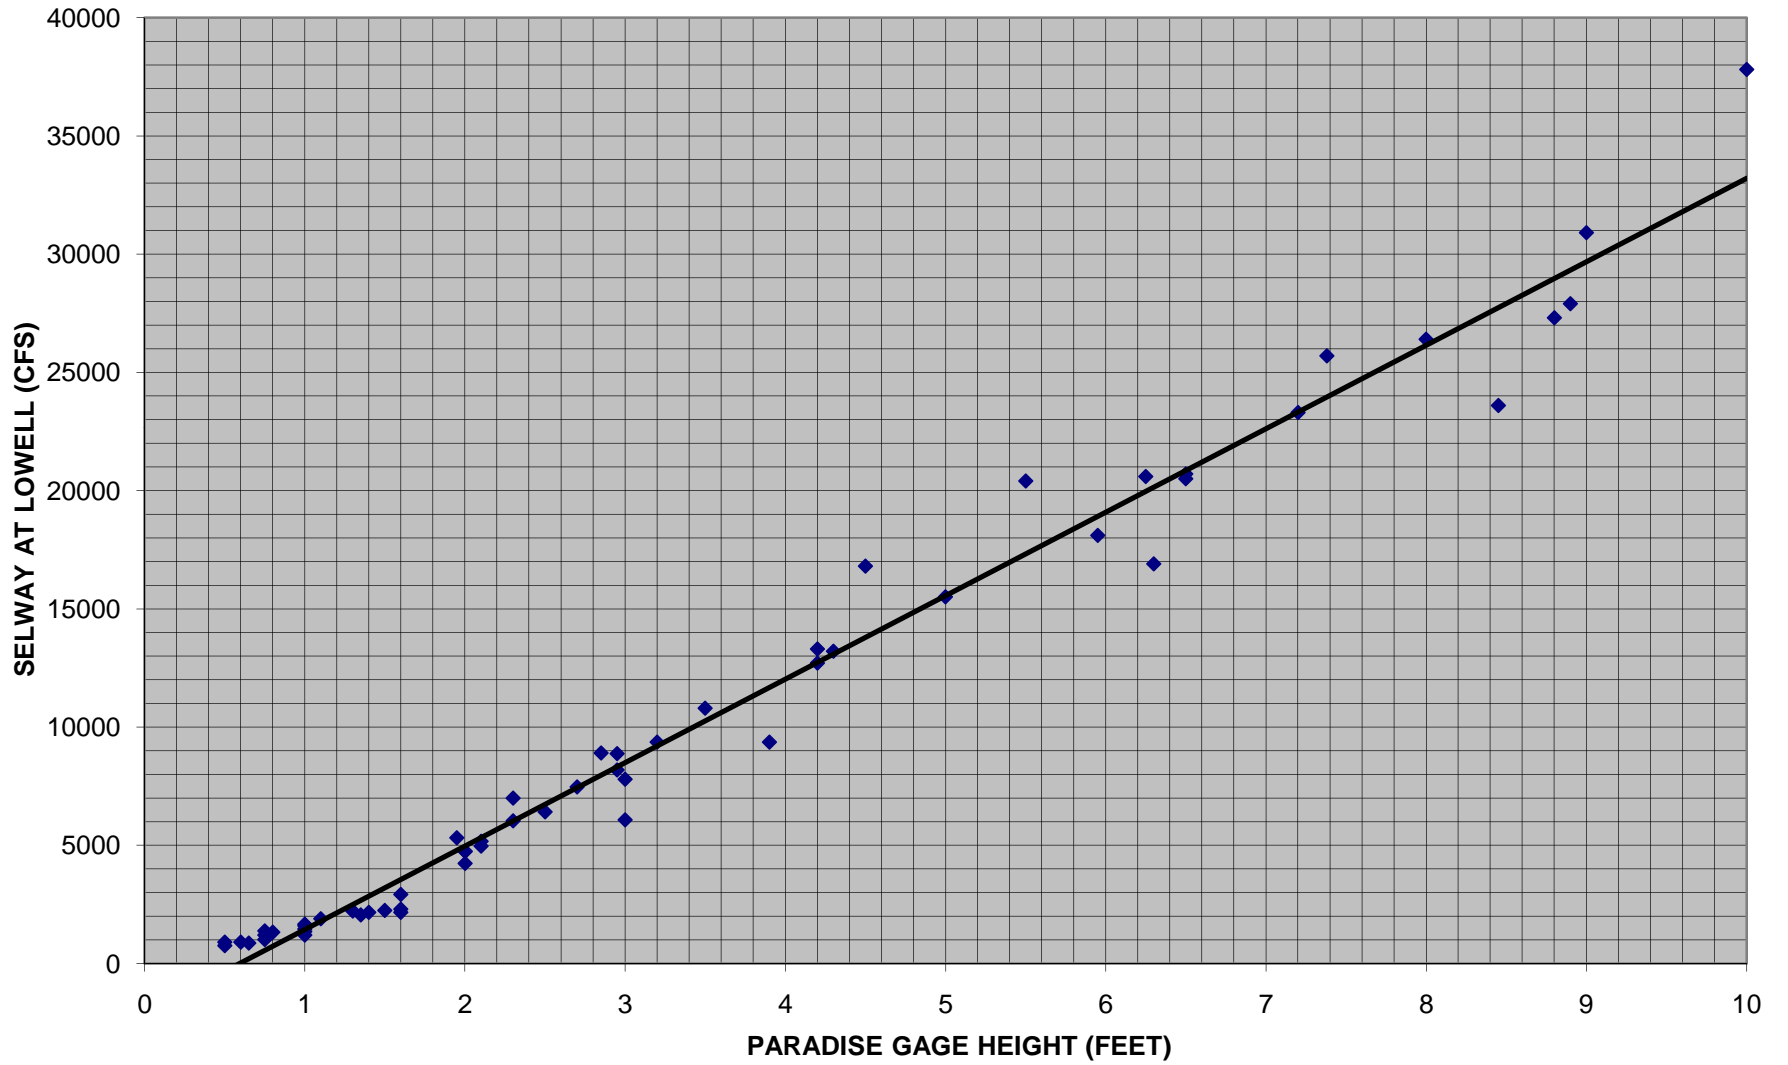

SELWAY AT LOWELL VS. PARADISE GAGE HEIGHT

SELWAY AT LOWELL VS. PARADISE GAGE HEIGHT

| paradise | seli |
|----------|-------|
| 0.5 | 762 |
| 0.5 | 900 |
| 0.6 | 900 |
| 0.65 | 860 |
| 0.75 | 1010 |
| 0.75 | 1200 |
| 0.75 | 1380 |
| 0.8 | 1320 |
| 1 | 1660 |
| 1 | 1460 |
| 1 | 1200 |
| 1 | 1350 |
| 1 | 1600 |
| 1.1 | 1900 |
| 1.3 | 2220 |
| 1.35 | 2060 |
| 1.4 | 2160 |
| 1.4 | |
| 1.5 | 2250 |
| 1.6 | 2920 |
| 1.6 | 2170 |
| 1.6 | 2300 |
| 1.95 | 5320 |
| 2 | 4240 |
| 2 | 4750 |
| 2 | 4730 |
| 2.1 | 5170 |
| 2.1 | 4960 |
| 2.3 | 6030 |
| 2.3 | 6990 |
| 2.5 | 6420 |
| 2.7 | 7470 |
| 2.85 | 8900 |
| 2.95 | 8190 |
| 2.95 | 8880 |
| 3 | 7800 |
| 3 | 6080 |
| 3.2 | 9360 |
| 3.5 | 10800 |
| 3.9 | 9360 |
| 4.2 | 13300 |
| 4.2 | 12700 |
| 4.3 | 13200 |
| 4.5 | 16800 |
| 5 | 15500 |
| 5.5 | 20400 |
| 5.95 | 18100 |
| 6.25 | 20600 |
| 6.3 | 16900 |
| 6.5 | 20500 |
| 6.5 | 20700 |

| | |
|------|-------|
| 7.2 | 23300 |
| 7.38 | 25700 |
| 8 | 26400 |
| 8.45 | 23600 |
| 8.8 | 27300 |
| 8.9 | 27900 |
| 9 | 30900 |
| 10 | 37800 |